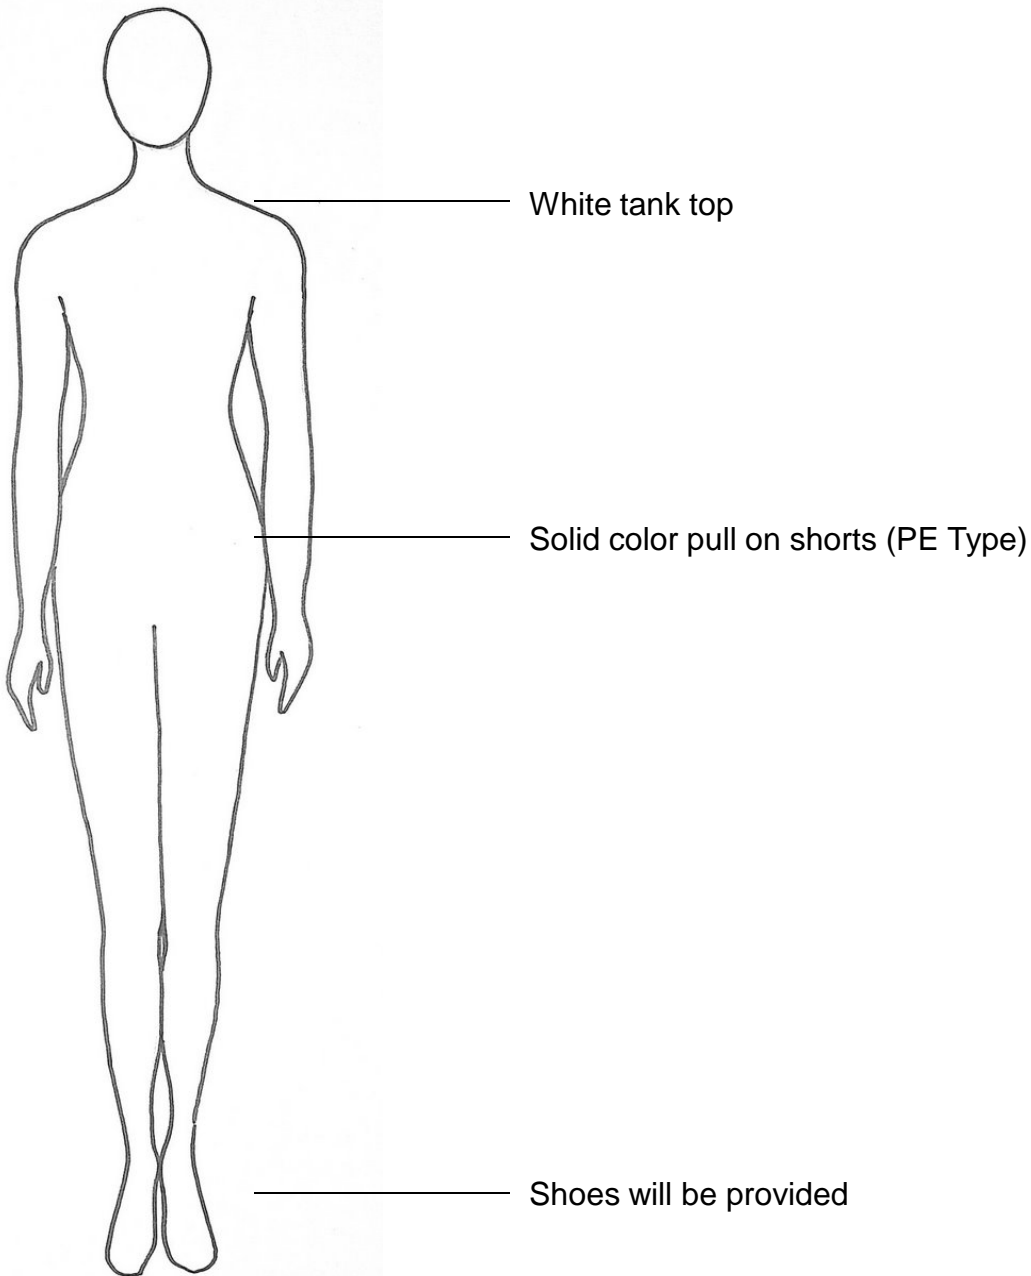

Name Joseph. _____

Character Mr. Bucket _____

Depending on your child's role in Willy Wonka, they will have costume pieces that are assigned to them and those will be worn over their basic clothes/costume, which you will provide. Please try to have costume basic pieces by March 21 so your Angels can wear them to rehearsal.

Below are the Basic details for your child. **If you have questions or are having difficulty finding items, please let us know**

Shining Star Costume Coordinators
Michele & Nina