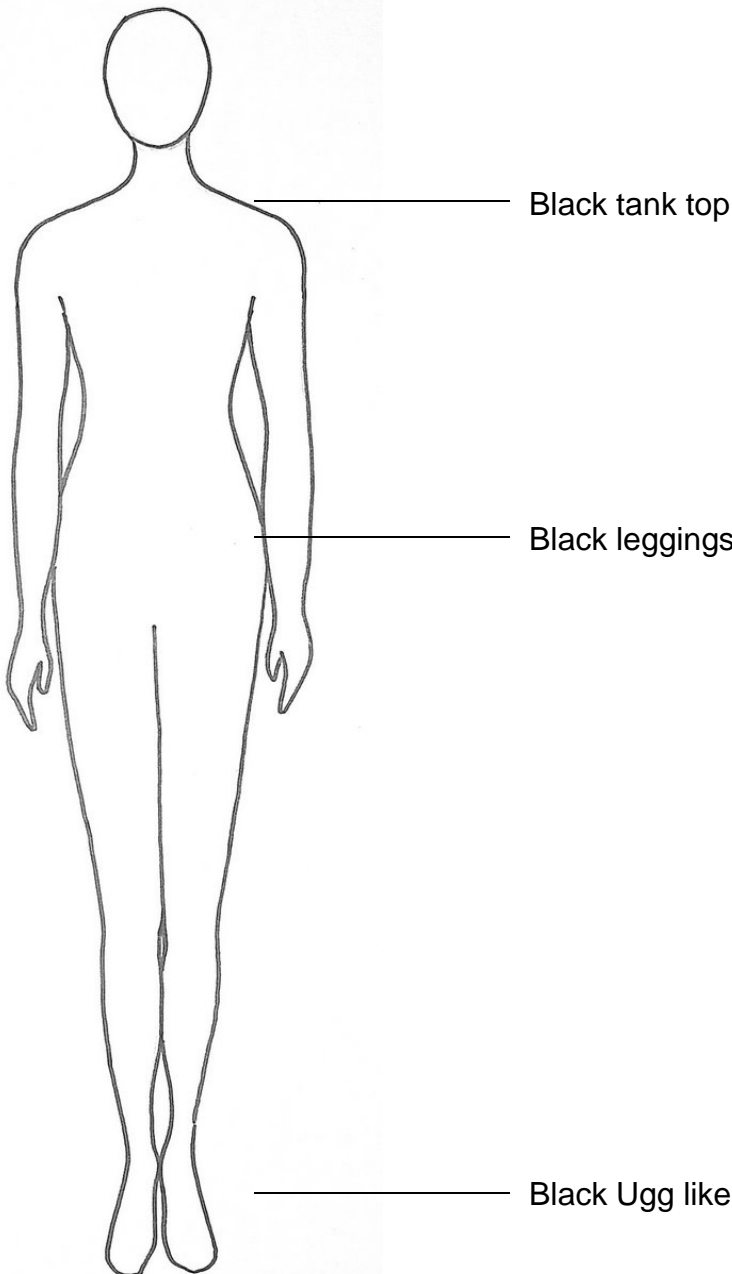

Name Emma. _____

Character Adult Oompa _____

Depending on your child's role in Willy Wonka, they will have costume pieces that are assigned to them and those will be worn over their basic clothes/costume, which you will provide. Please try to have costume basic pieces by March 21 so your Angels can wear them to rehearsal.

Below are the Basic details for your child. **If you have questions or are having difficulty finding items, please let us know**

Shining Star Costume Coordinators
Michele & Nina

Black Ugg like boots