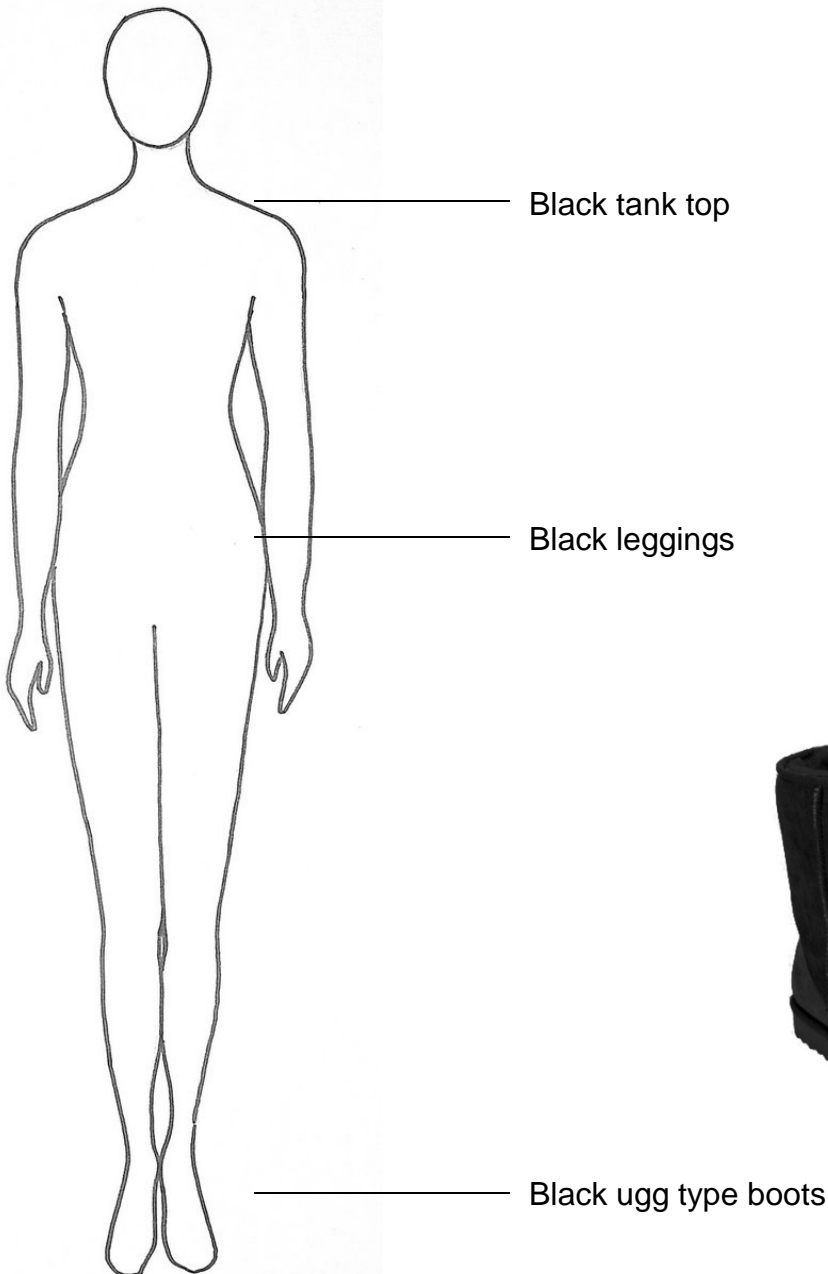

Name Angie. _____

Character Candy Kid & Oompa _____

Depending on your child's role in Willy Wonka, they will have costume pieces that are assigned to them and those will be worn over their basic clothes/costume, which you will provide. Please try to have costume basic pieces by March 21 so your Angels can wear them to rehearsal.

Below are the Basic details for your child. **If you have questions or are having difficulty finding items, please let us know**

Shining Star Costume Coordinators
Michele & Nina