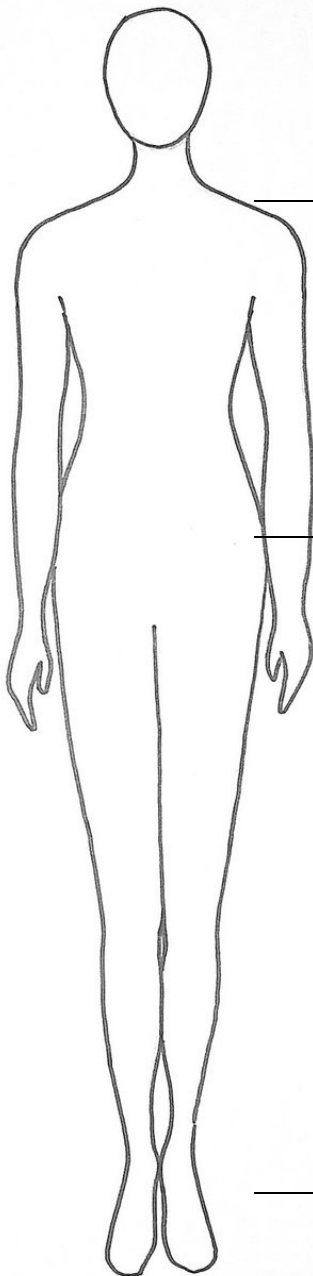

Name Jeremy. _____

Character Cook/Oompa 3 _____

Depending on your child's role in Willy Wonka, they will have costume pieces that are assigned to them and those will be worn over their basic clothes/costume, which you will provide. Please try to have costume basic pieces by March 21 so your Angels can wear them to rehearsal.

Below are the Basic details for your child. **If you have questions or are having difficulty finding items, please let us know**

Shining Star Costume Coordinators
Michele & Nina