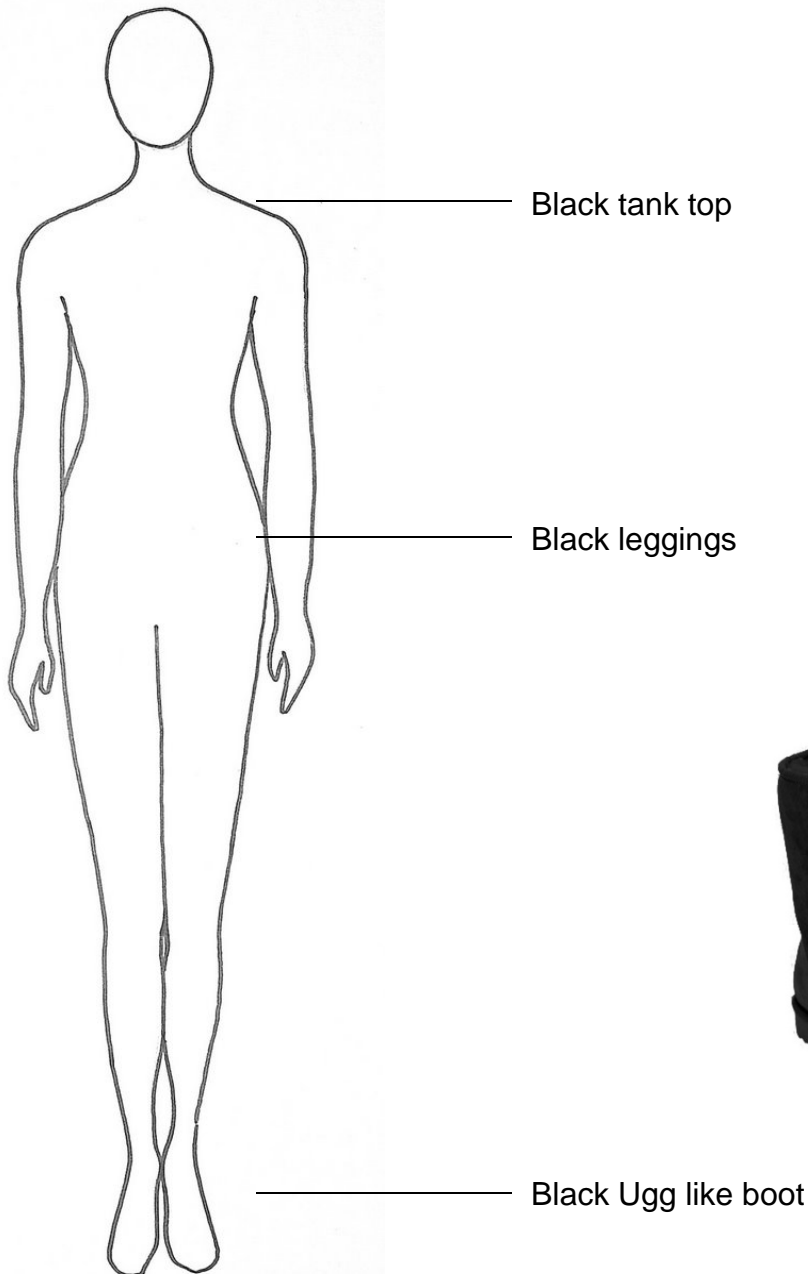

Name Leandra. _____

Character Cook/Oompa 3. _____

Depending on your child's role in Willy Wonka, they will have costume pieces that are assigned to them and those will be worn over their basic clothes/costume, which you will provide. Please try to have costume basic pieces by March 21 so your Angels can wear them to rehearsal.

Below are the Basic details for your child. **If you have questions or are having difficulty finding items, please let us know**

Shining Star Costume Coordinators
Michele & Nina