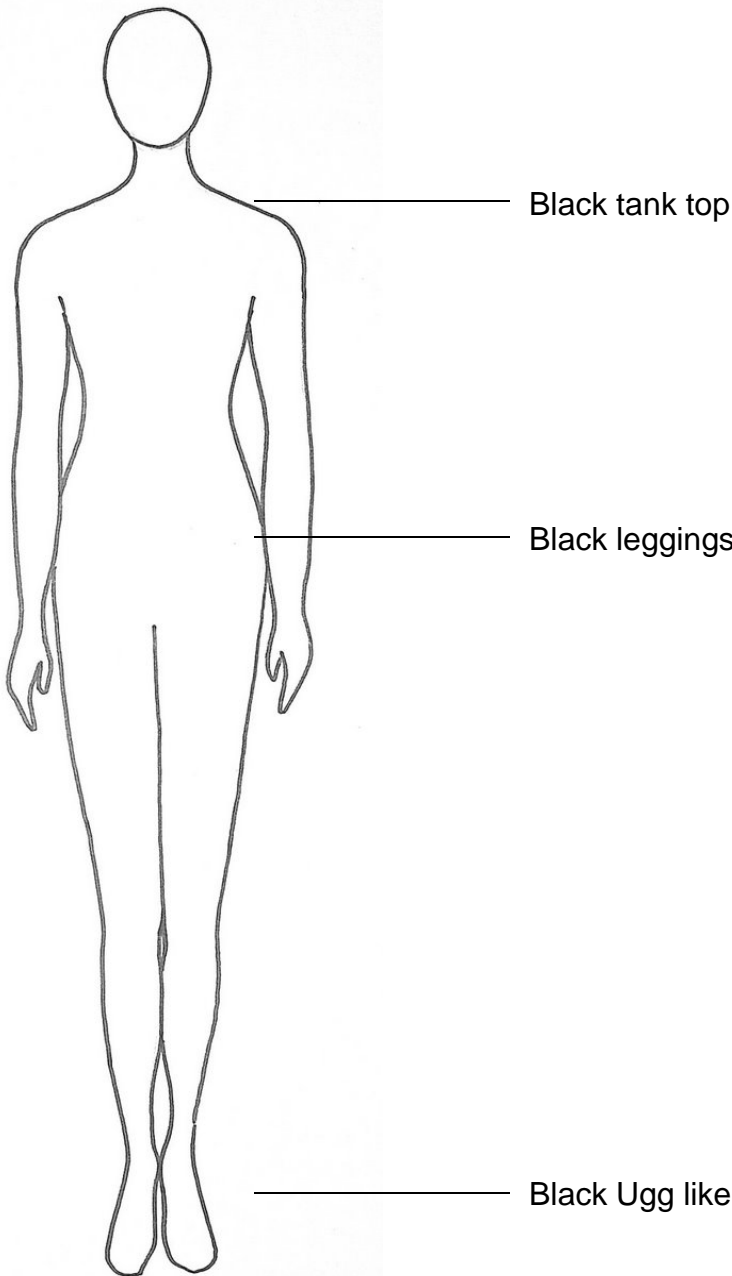

Name Madison K. _____

Character Adult Oompa. _____

Depending on your child's role in Willy Wonka, they will have costume pieces that are assigned to them and those will be worn over their basic clothes/costume, which you will provide. Please try to have costume basic pieces by March 21 so your Angels can wear them to rehearsal.

Below are the Basic details for your child. **If you have questions or are having difficulty finding items, please let us know**

Shining Star Costume Coordinators
Michele & Nina

_____ Black Ugg like boots