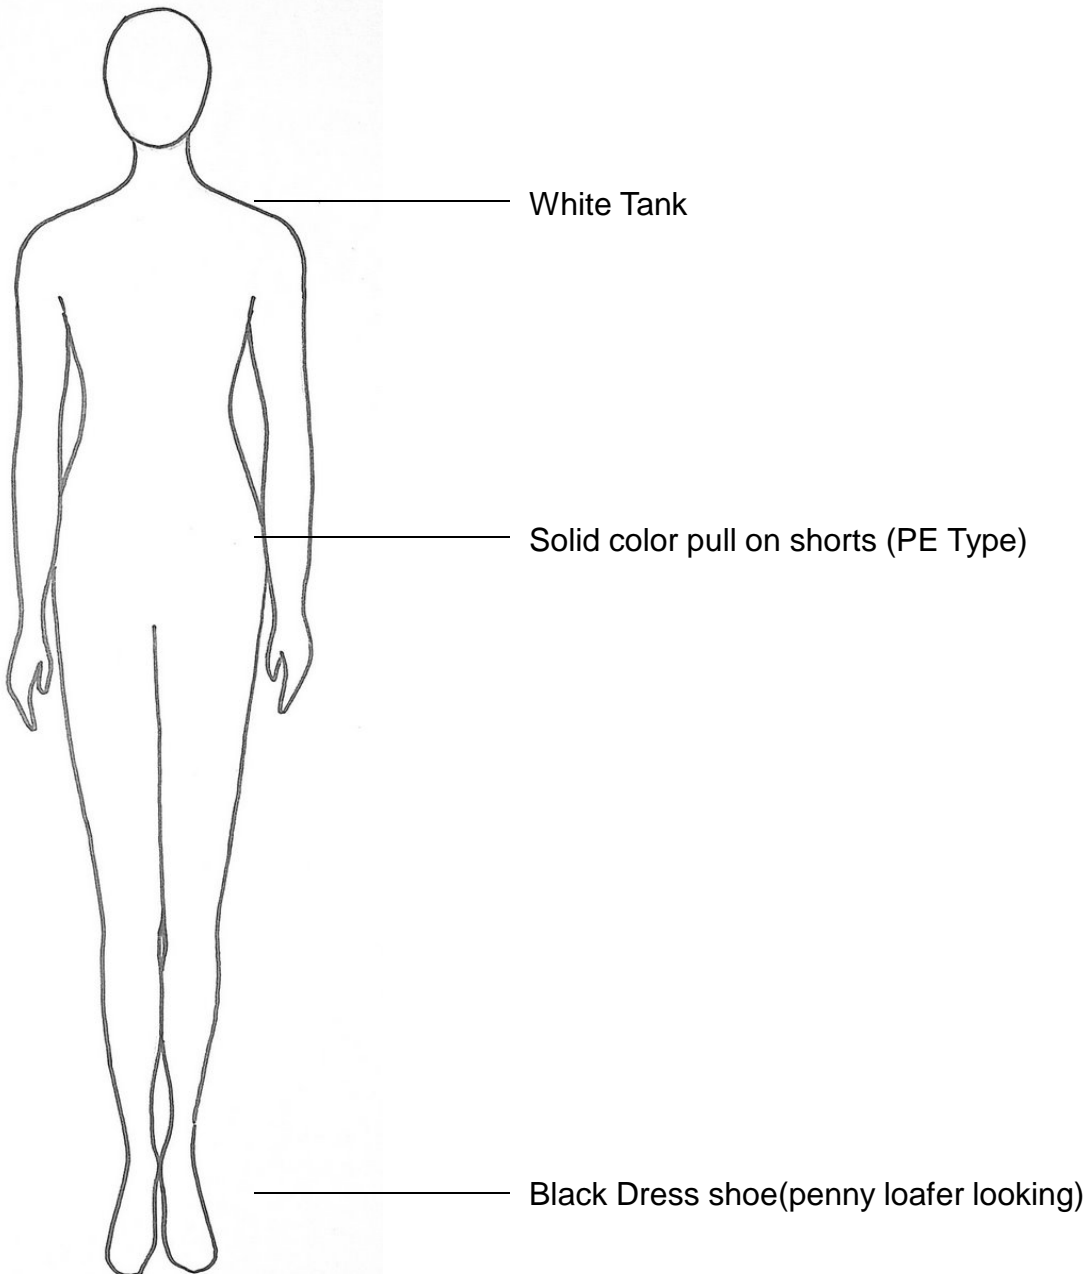

Name Tyler C. _____

Character Mr. Salt. _____

Depending on your child's role in Willy Wonka, they will have costume pieces that are assigned to them and those will be worn over their basic clothes/costume, which you will provide. Please try to have costume basic pieces by March 21 so your Angels can wear them to rehearsal.

Below are the Basic details for your child. **If you have questions or are having difficulty finding items, please let us know**

Shining Star Costume Coordinators
Michele & Nina