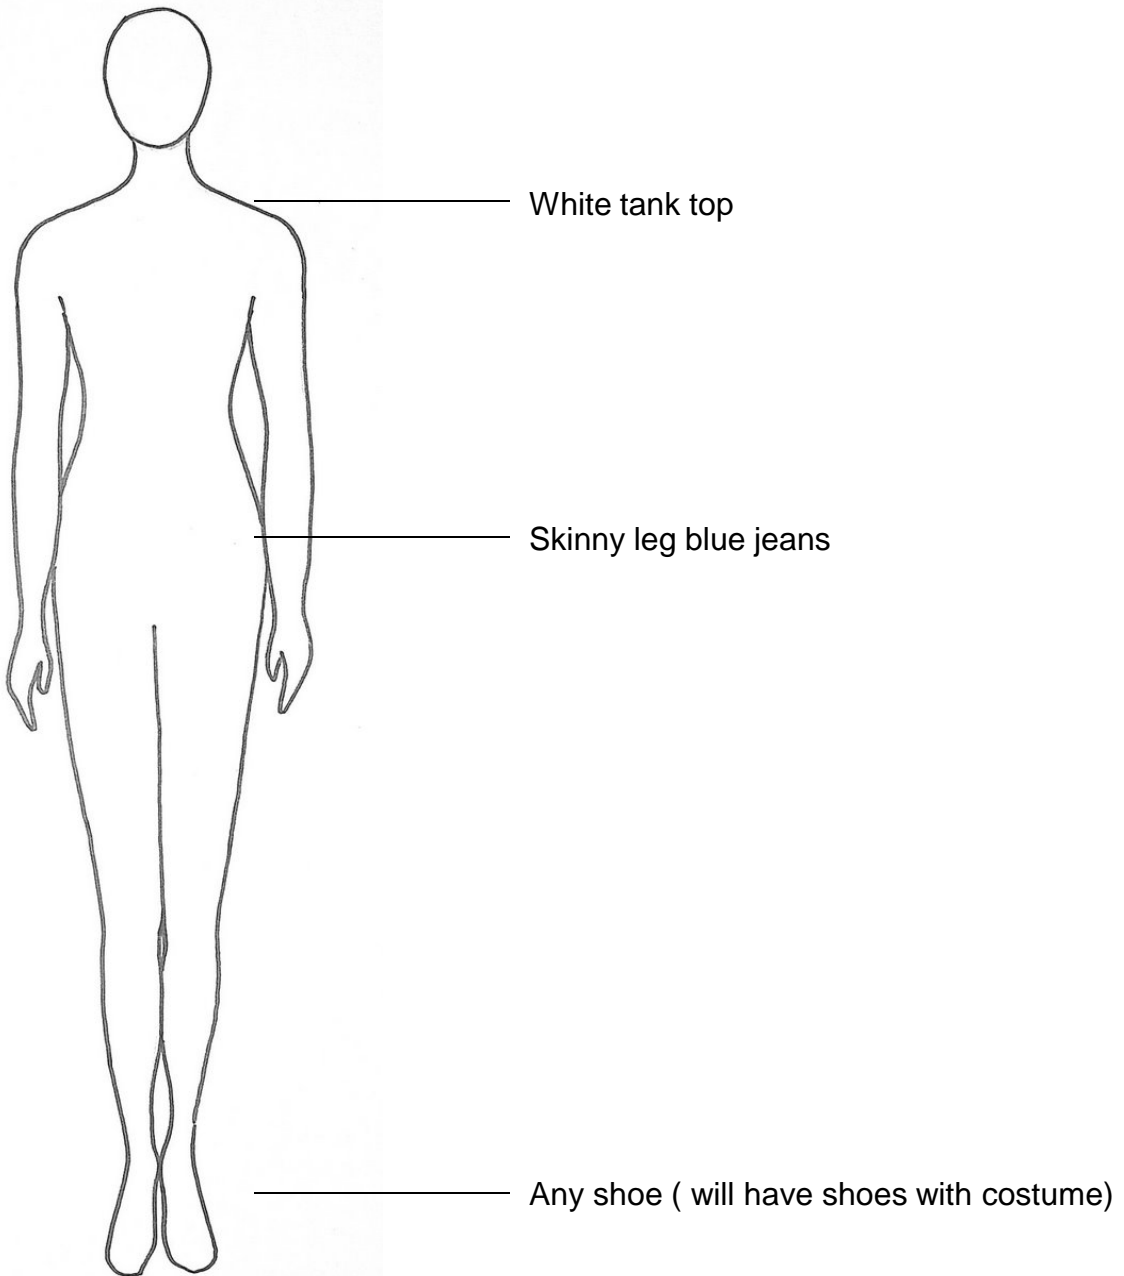

Name Ben. _____

Character Mike Teavee _____

Depending on your child's role in Willy Wonka, they will have costume pieces that are assigned to them and those will be worn over their basic clothes/costume, which you will provide. Please try to have costume basic pieces by March 21 so your Angels can wear them to rehearsal.

Below are the Basic details for your child. **If you have questions or are having difficulty finding items, please let us know**

Shining Star Costume Coordinators
Michele & Nina