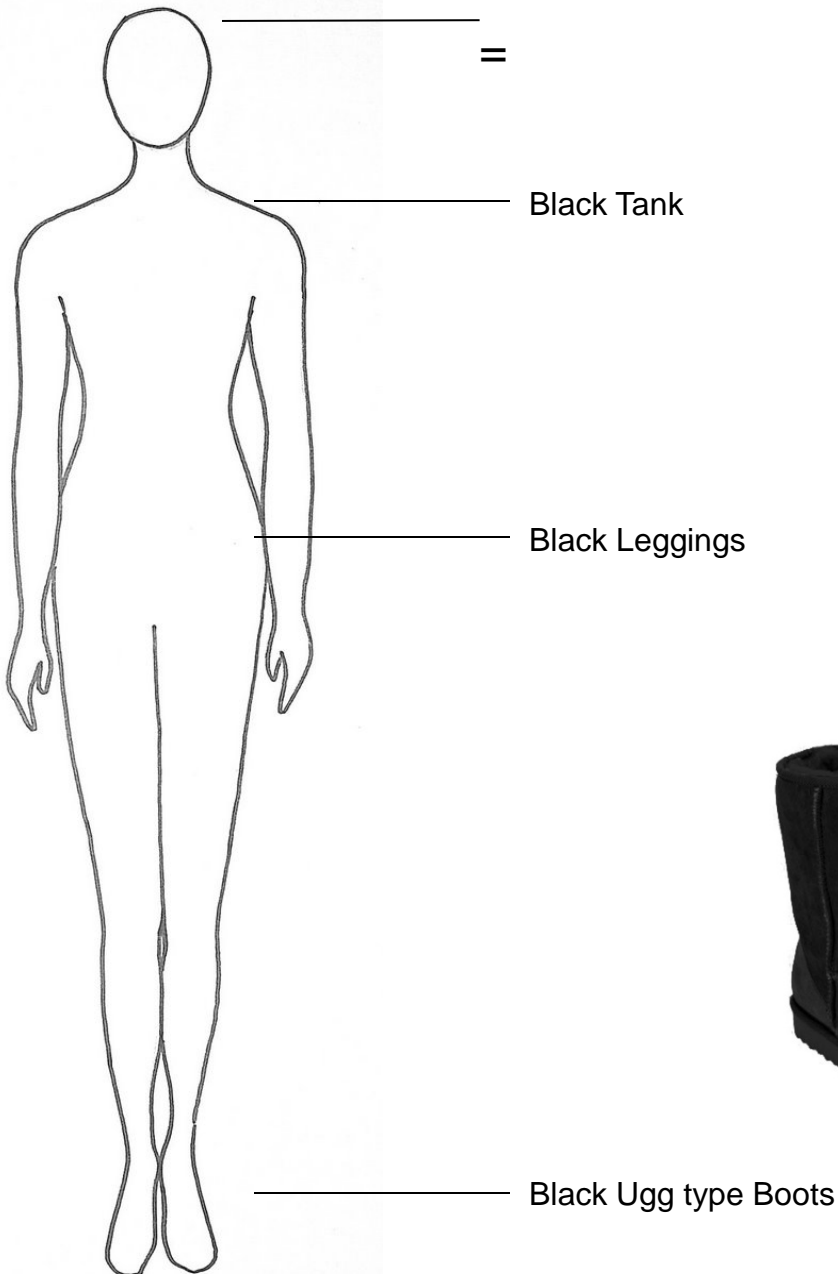

Name Sophia. _____

Character Candy Kid/Squirrel/Oompa 2. _____

Depending on your child's role in Willy Wonka, they will have costume pieces that are assigned to them and those will be worn over their basic clothes/costume, which you will provide. Please try to have costume basic pieces by March 21 so your Angels can wear them to rehearsal.

Below are the Basic details for your child. **If you have questions or are having difficulty finding items, please let us know**

Shining Star Costume Coordinators
Michele & Nina