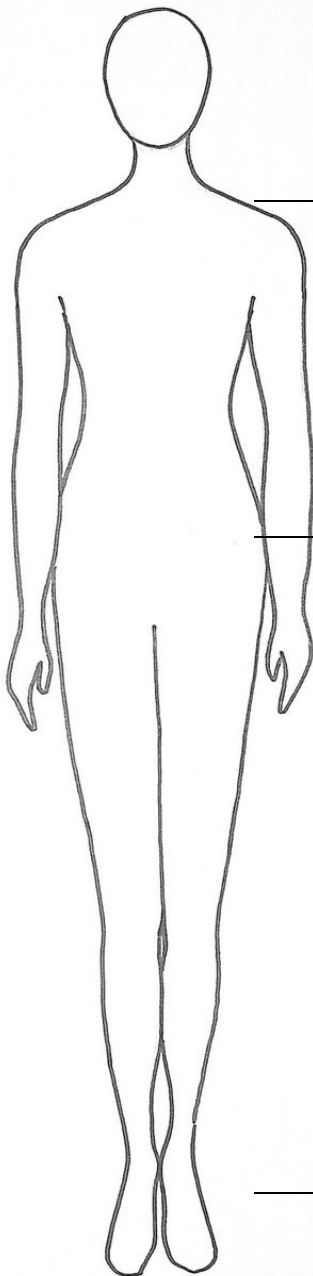

Name Tyler Z. _____

Character Adult Oompa. _____

Depending on your child's role in Willy Wonka, they will have costume pieces that are assigned to them and those will be worn over their basic clothes/costume, which you will provide. Please try to have costume basic pieces by March 21 so your Angels can wear them to rehearsal.

Below are the Basic details for your child. **If you have questions or are having difficulty finding items, please let us know**

Shining Star Costume Coordinators
Michele & Nina

Black Tank top

Black pull on shorts