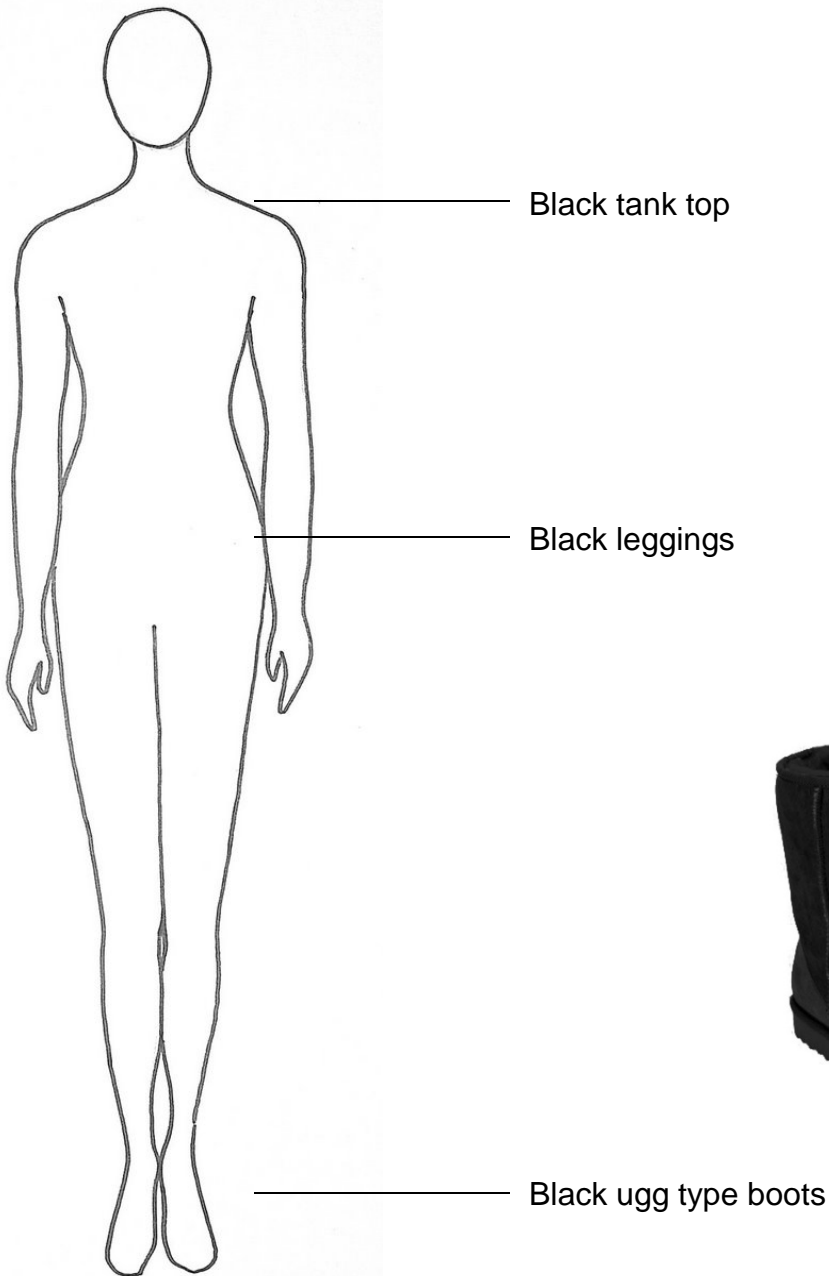

Name Ariel. _____

Character Candy Kid & Squirrel/ Oompa _____

Depending on your child's role in Willy Wonka, they will have costume pieces that are assigned to them and those will be worn over their basic clothes/costume, which you will provide. Please try to have costume basic pieces by March 21 so your Angels can wear them to rehearsal.

Below are the Basic details for your child. **If you have questions or are having difficulty finding items, please let us know**

Shining Star Costume Coordinators
Michele & Nina