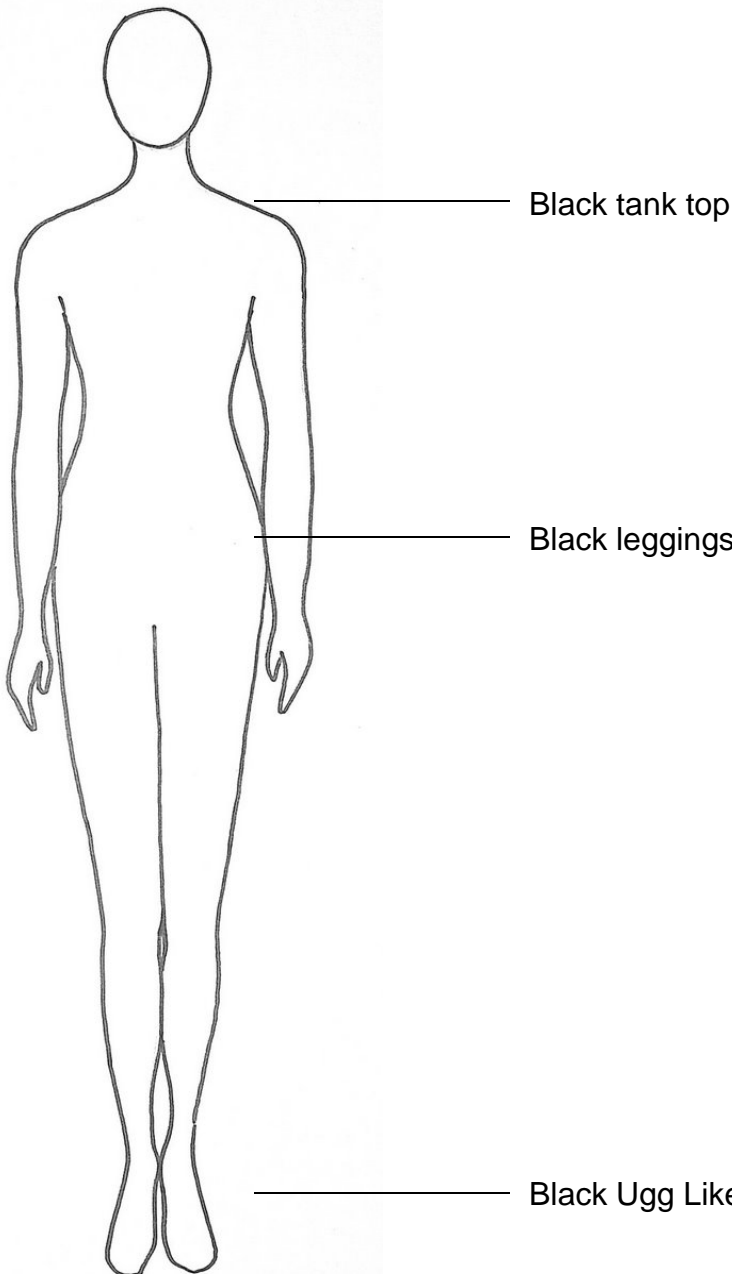

Name Katia. _____

Character Adult Oompa _____

Depending on your child's role in Willy Wonka, they will have costume pieces that are assigned to them and those will be worn over their basic clothes/costume, which you will provide. Please try to have costume basic pieces by March 21 so your Angels can wear them to rehearsal.

Below are the Basic details for your child. **If you have questions or are having difficulty finding items, please let us know**

Shining Star Costume Coordinators
Michele & Nina

_____ Black Ugg Like boots