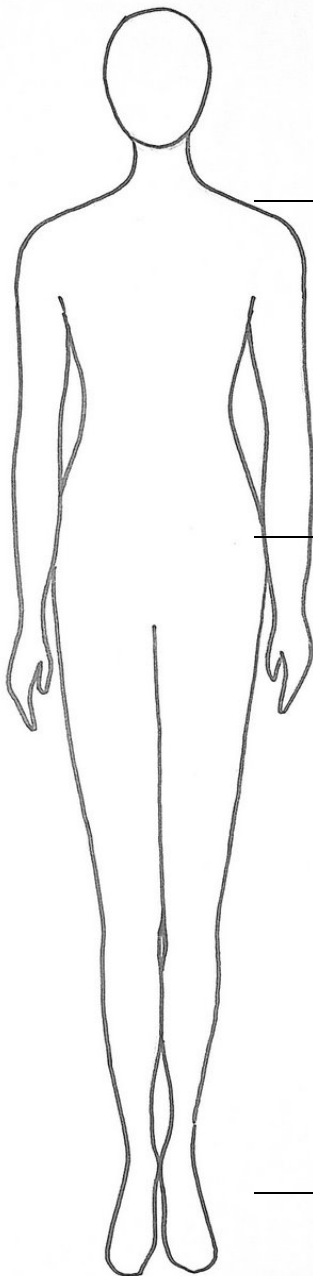

Name John J. _____

Character Candy Kid/Oompa 1 _____

Depending on your child's role in Willy Wonka, they will have costume pieces that are assigned to them and those will be worn over their basic clothes/costume, which you will provide. Please try to have costume basic pieces by March 21 so your Angels can wear them to rehearsal.

Below are the Basic details for your child. **If you have questions or are having difficulty finding items, please let us know**

Shining Star Costume Coordinators
Michele & Nina