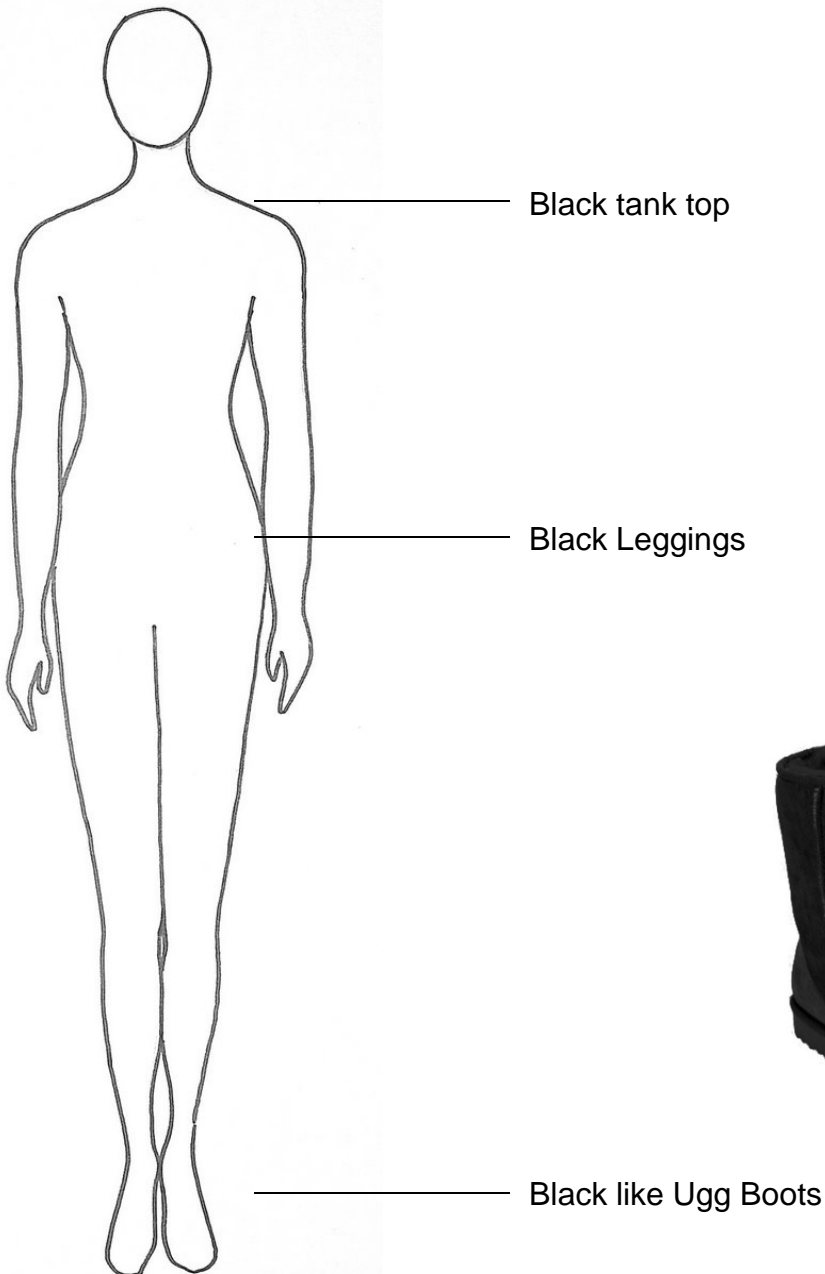

Name Caroline. _____

Character Candy Kid/Oompa _____

Depending on your child's role in Willy Wonka, they will have costume pieces that are assigned to them and those will be worn over their basic clothes/costume, which you will provide. Please try to have costume basic pieces by March 21 so your Angels can wear them to rehearsal.

Below are the Basic details for your child. **If you have questions or are having difficulty finding items, please let us know**

Shining Star Costume Coordinators
Michele & Nina