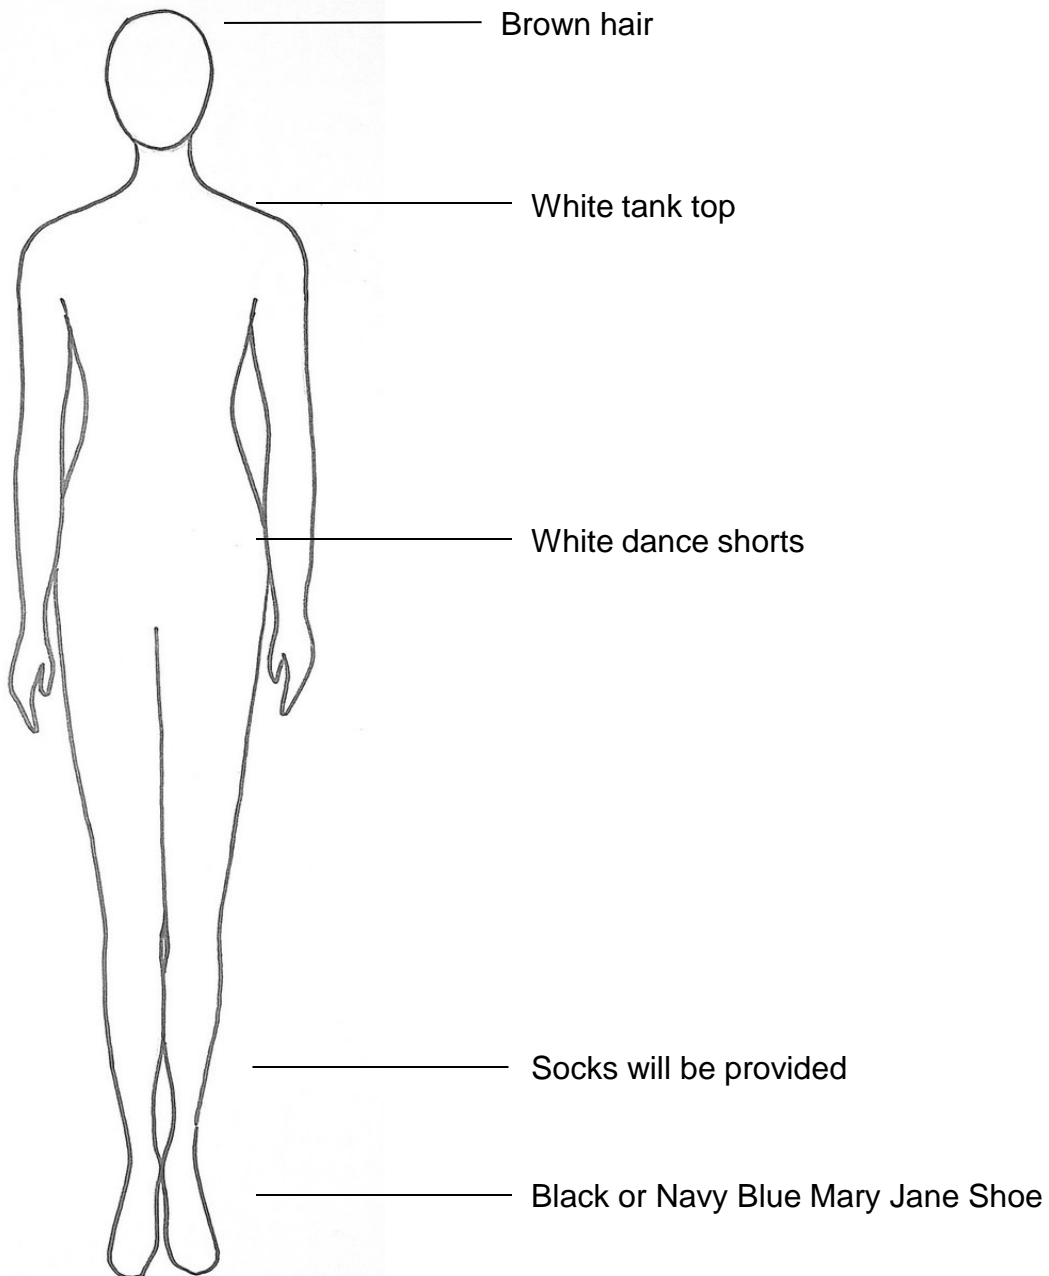

Name Brigid. _____

Character Veruca _____

Depending on your child's role in Willy Wonka, they will have costume pieces that are assigned to them and those will be worn over their basic clothes/costume, which you will provide. Please try to have costume basic pieces by March 21 so your Angels can wear them to rehearsal.

Below are the Basic details for your child. **If you have questions or are having difficulty finding items, please let us know**

Shining Star Costume Coordinators
Michele & Nina