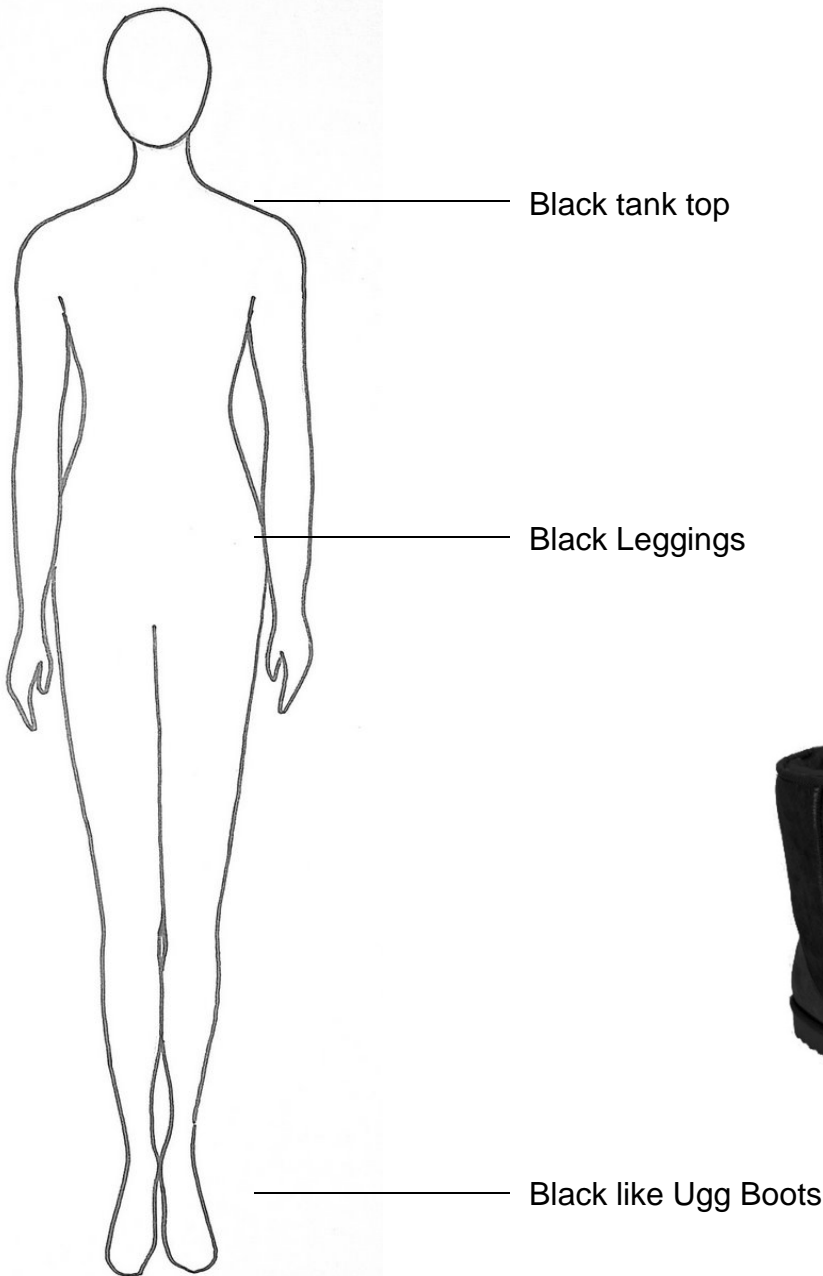

Name Cassie. _____

Character Cook/Oompa 3 _____

Depending on your child's role in Willy Wonka, they will have costume pieces that are assigned to them and those will be worn over their basic clothes/costume, which you will provide. Please try to have costume basic pieces by March 21 so your Angels can wear them to rehearsal.

Below are the Basic details for your child. **If you have questions or are having difficulty finding items, please let us know**

Shining Star Costume Coordinators
Michele & Nina