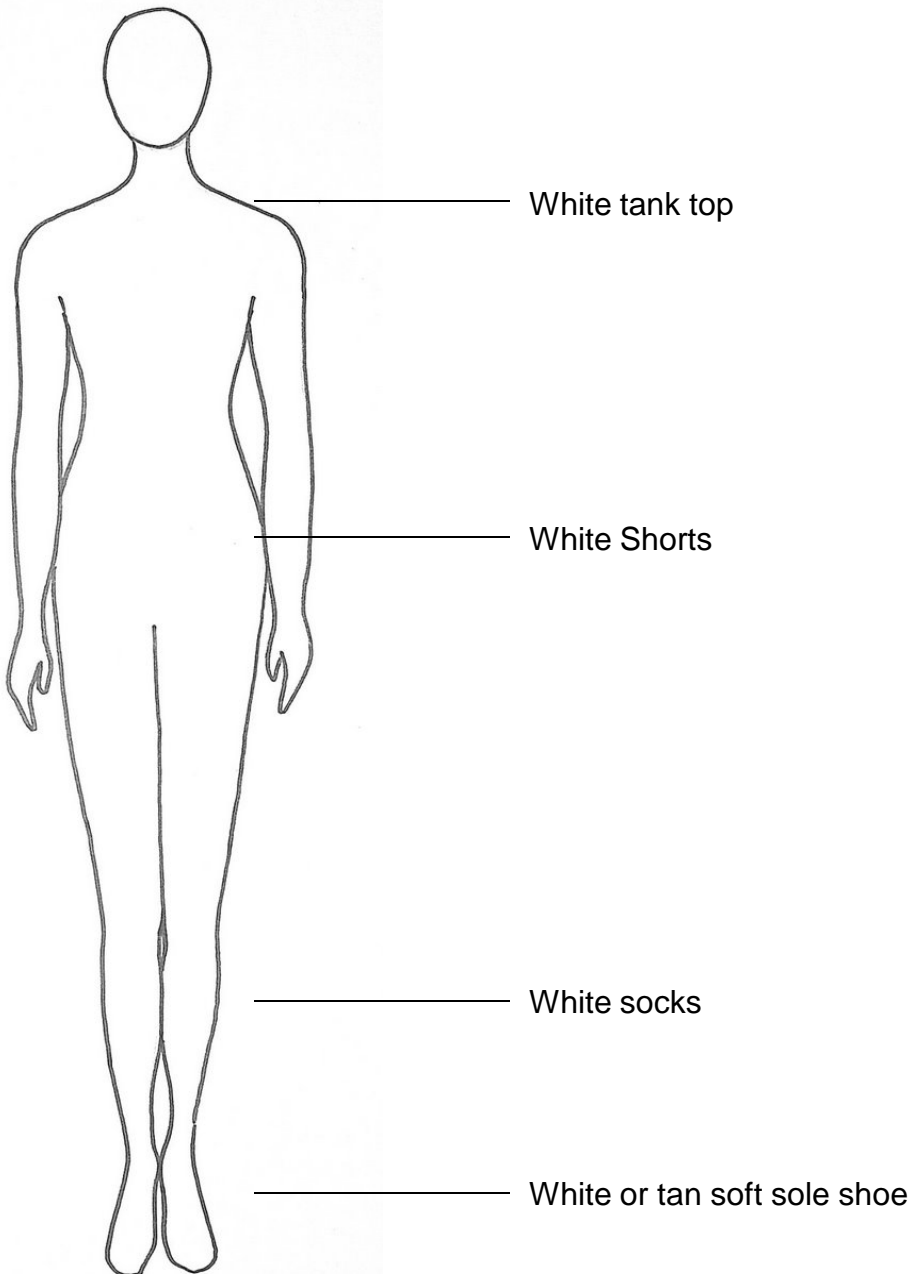

Name Crystal. _____

Character Grandma Georgina _____

Depending on your child's role in Willy Wonka, they will have costume pieces that are assigned to them and those will be worn over their basic clothes/costume, which you will provide. Please try to have costume basic pieces by March 21 so your Angels can wear them to rehearsal.

Below are the Basic details for your child. **If you have questions or are having difficulty finding items, please let us know**

Shining Star Costume Coordinators
Michele & Nina