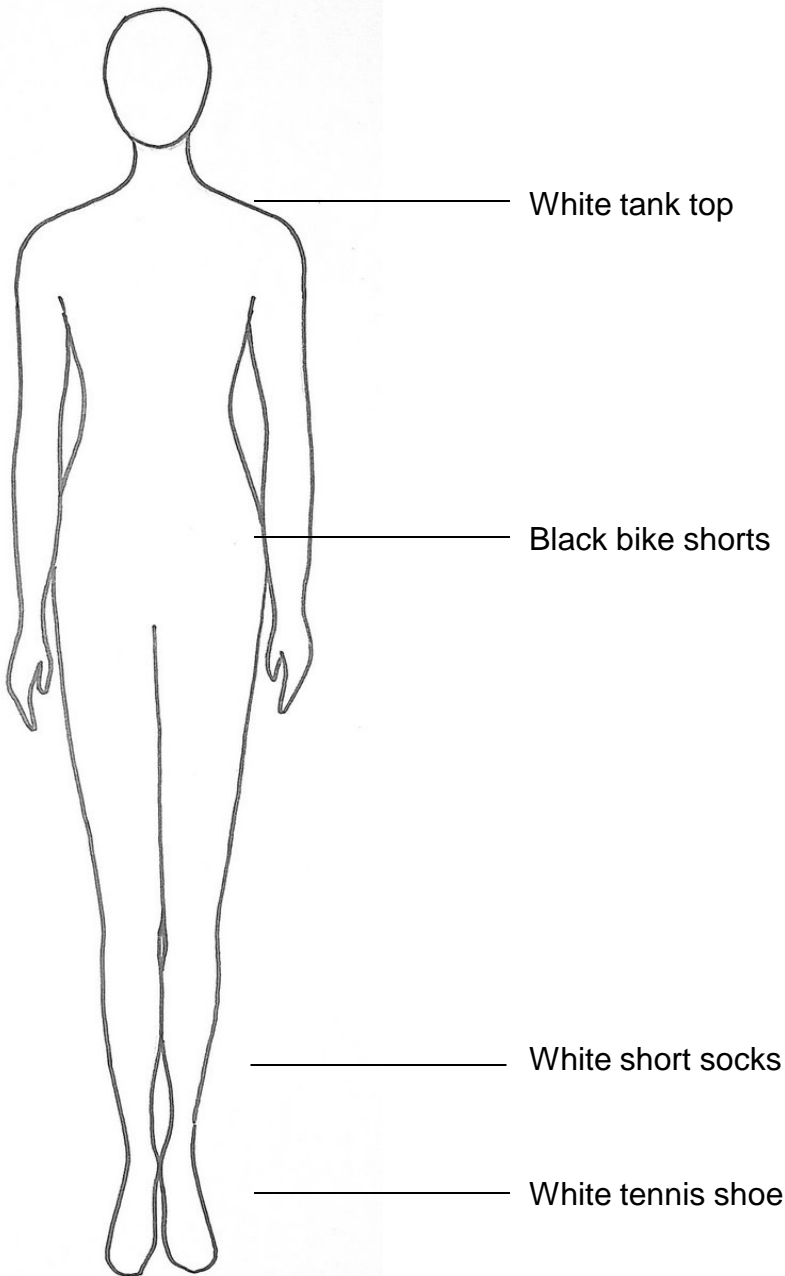

Name Brandon. _____

Character Agustus _____

Depending on your child's role in Willy Wonka, they will have costume pieces that are assigned to them and those will be worn over their basic clothes/costume, which you will provide. Please try to have costume basic pieces by March 21 so your Angels can wear them to rehearsal.

Below are the Basic details for your child. **If you have questions or are having difficulty finding items, please let us know**

Shining Star Costume Coordinators
Michele & Nina