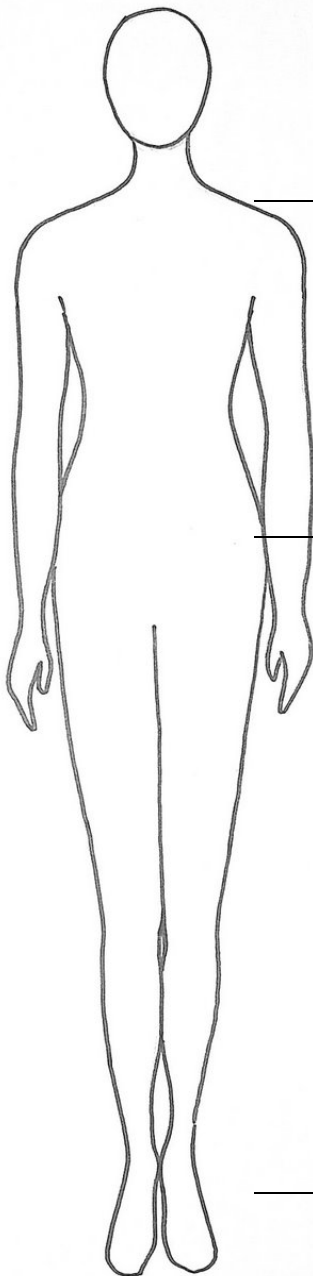

Name Kyle. _____

Character Candy Kid/ Squirrel/Oompa. _____

Depending on your child's role in Willy Wonka, they will have costume pieces that are assigned to them and those will be worn over their basic clothes/costume, which you will provide. Please try to have costume basic pieces by March 21 so your Angels can wear them to rehearsal.

Below are the Basic details for your child. **If you have questions or are having difficulty finding items, please let us know**

Shining Star Costume Coordinators
Michele & Nina