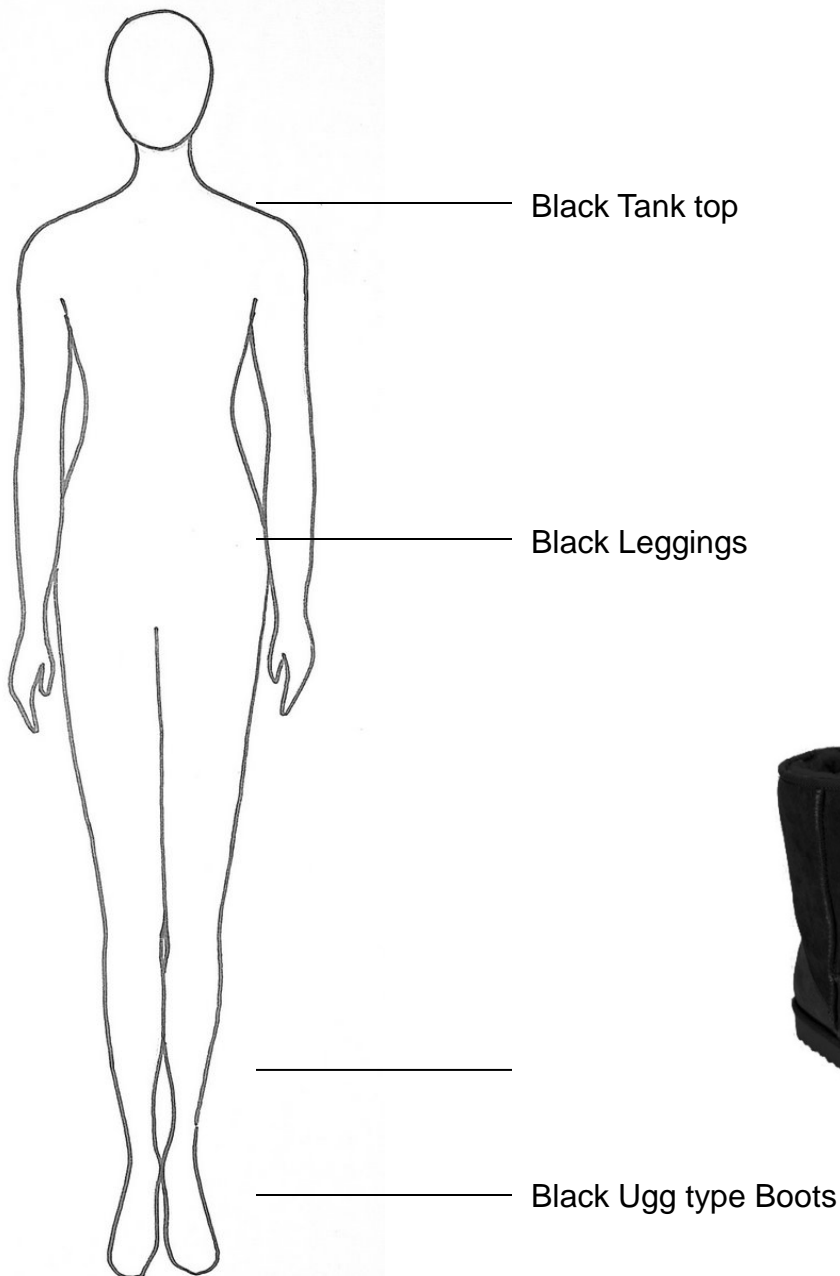

Name Samantha. _____

Character Adult Oompa. _____

Depending on your child's role in Willy Wonka, they will have costume pieces that are assigned to them and those will be worn over their basic clothes/costume, which you will provide. Please try to have costume basic pieces by March 21 so your Angels can wear them to rehearsal.

Below are the Basic details for your child. **If you have questions or are having difficulty finding items, please let us know**

Shining Star Costume Coordinators
Michele & Nina