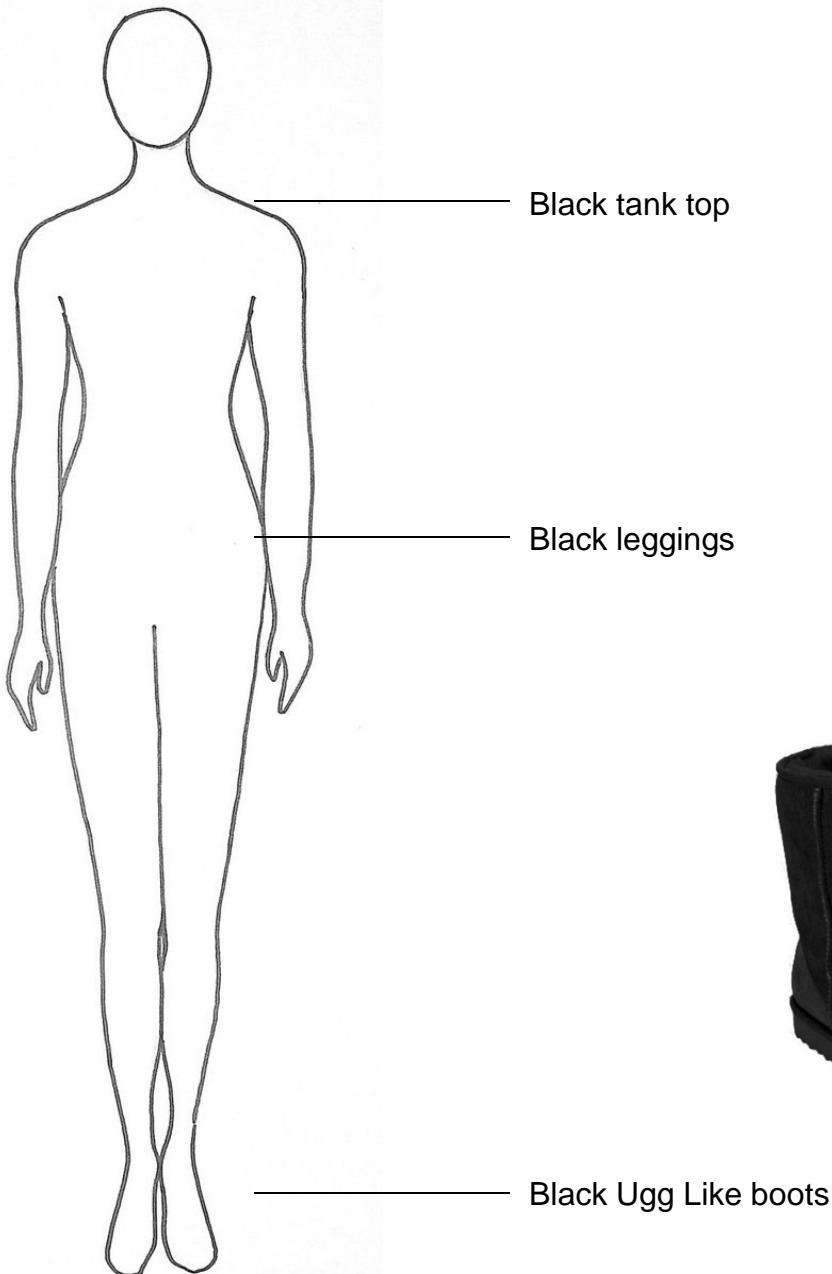

Name Kayla. _____

Character Adult Oompa _____

Depending on your child's role in Willy Wonka, they will have costume pieces that are assigned to them and those will be worn over their basic clothes/costume, which you will provide. Please try to have costume basic pieces by March 21 so your Angels can wear them to rehearsal.

Below are the Basic details for your child. **If you have questions or are having difficulty finding items, please let us know**

Shining Star Costume Coordinators
Michele & Nina