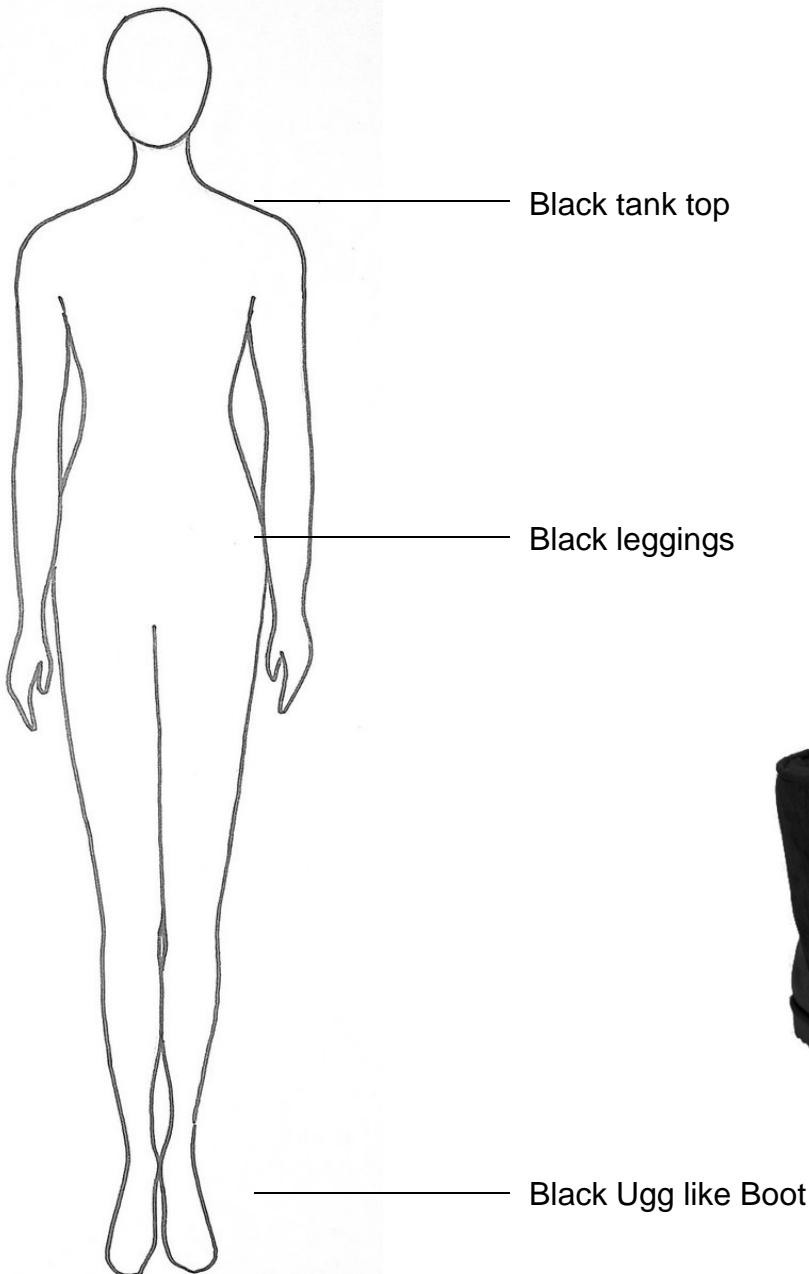

Name Joanne. _____

Character Cook/Oompa 3 _____

Depending on your child's role in Willy Wonka, they will have costume pieces that are assigned to them and those will be worn over their basic clothes/costume, which you will provide. Please try to have costume basic pieces by March 21 so your Angels can wear them to rehearsal.

Below are the Basic details for your child. **If you have questions or are having difficulty finding items, please let us know**

Shining Star Costume Coordinators
Michele & Nina