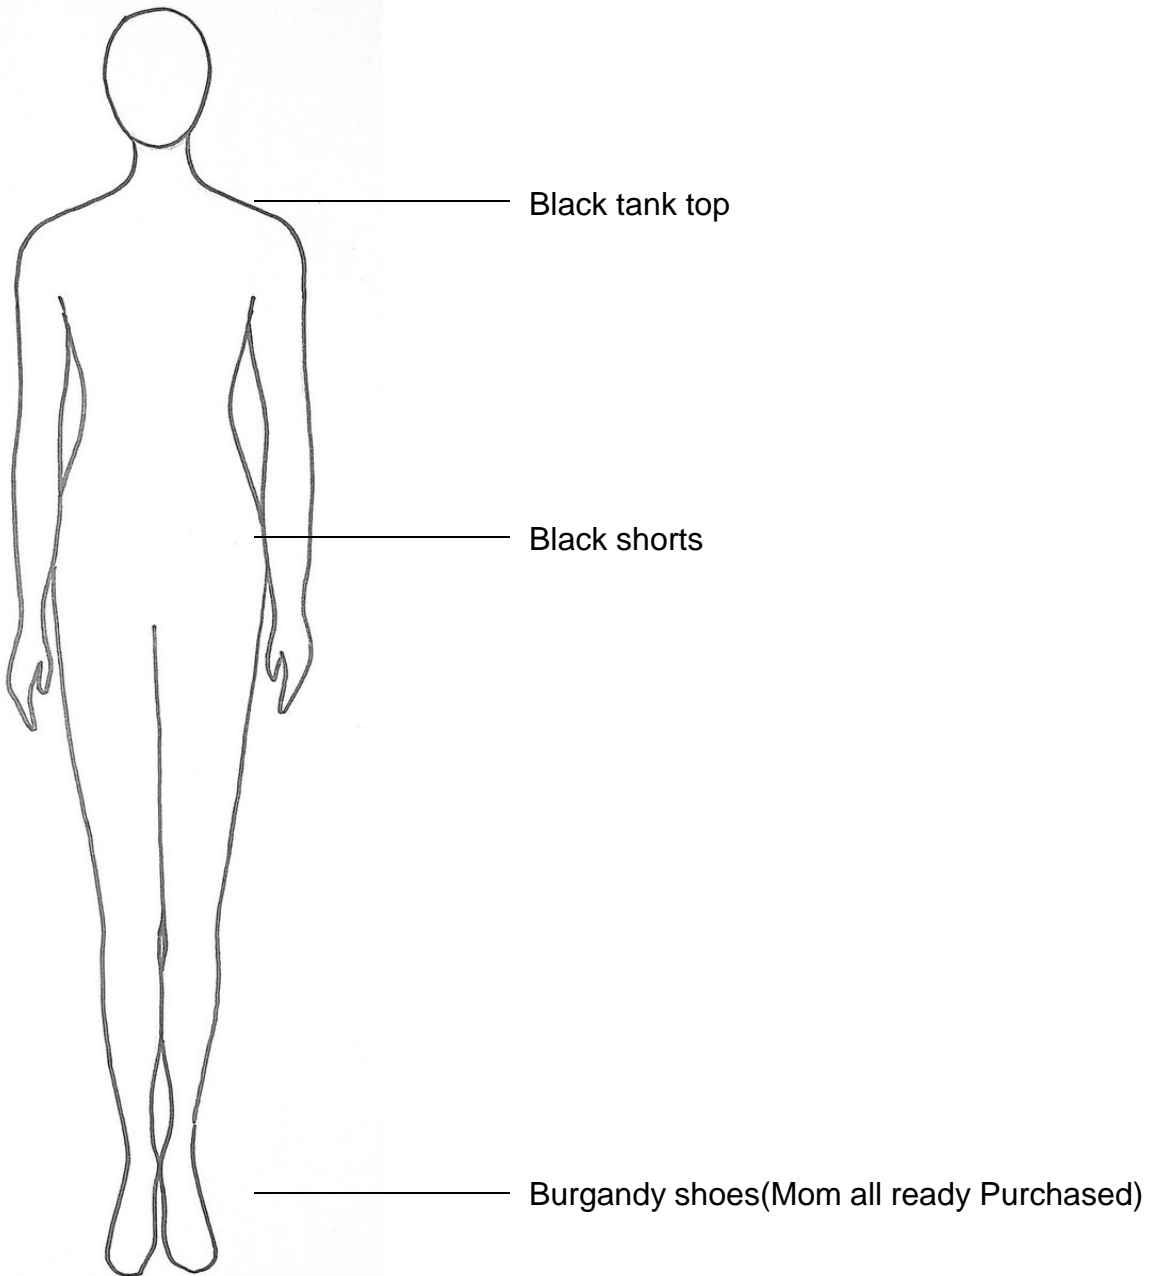

Name Hannah S. _____

Character Mrs. Gloop _____

Depending on your child's role in Willy Wonka, they will have costume pieces that are assigned to them and those will be worn over their basic clothes/costume, which you will provide. Please try to have costume basic pieces by March 21 so your Angels can wear them to rehearsal.

Below are the Basic details for your child. **If you have questions or are having difficulty finding items, please let us know**

Shining Star Costume Coordinators
Michele & Nina