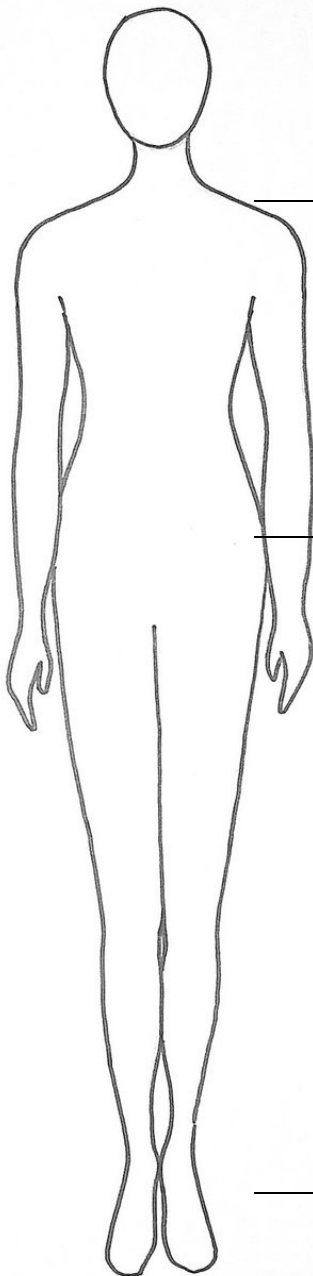

Name Bailey. _____

Character Adult Oompa _____

Depending on your child's role in Willy Wonka, they will have costume pieces that are assigned to them and those will be worn over their basic clothes/costume, which you will provide. Please try to have costume basic pieces by March 21 so your Angels can wear them to rehearsal.

Below are the Basic details for your child. **If you have questions or are having difficulty finding items, please let us know**

Shining Star Costume Coordinators
Michele & Nina

Black tank top

Black pull on shorts (PE type)