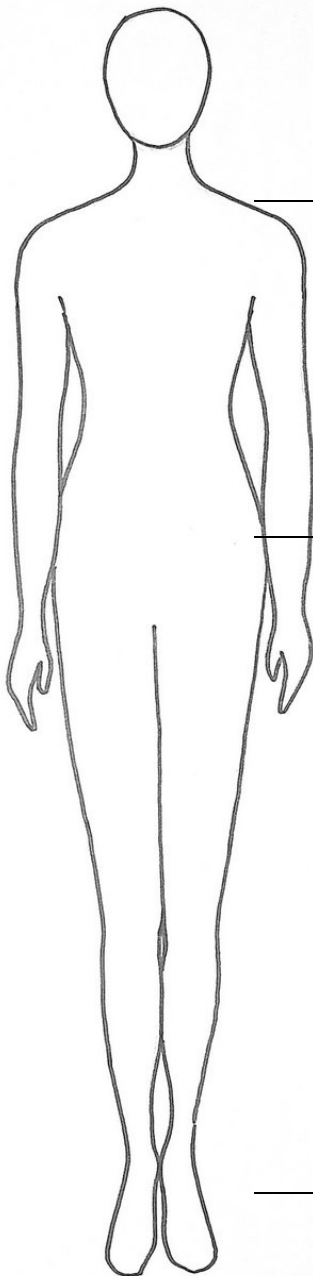

Name Justin Z. _____

Character Cook/Oompa 3 _____

Depending on your child's role in Willy Wonka, they will have costume pieces that are assigned to them and those will be worn over their basic clothes/costume, which you will provide. Please try to have costume basic pieces by March 21 so your Angels can wear them to rehearsal.

Below are the Basic details for your child. **If you have questions or are having difficulty finding items, please let us know**

Shining Star Costume Coordinators
Michele & Nina

Black tank top

Black pull on pants