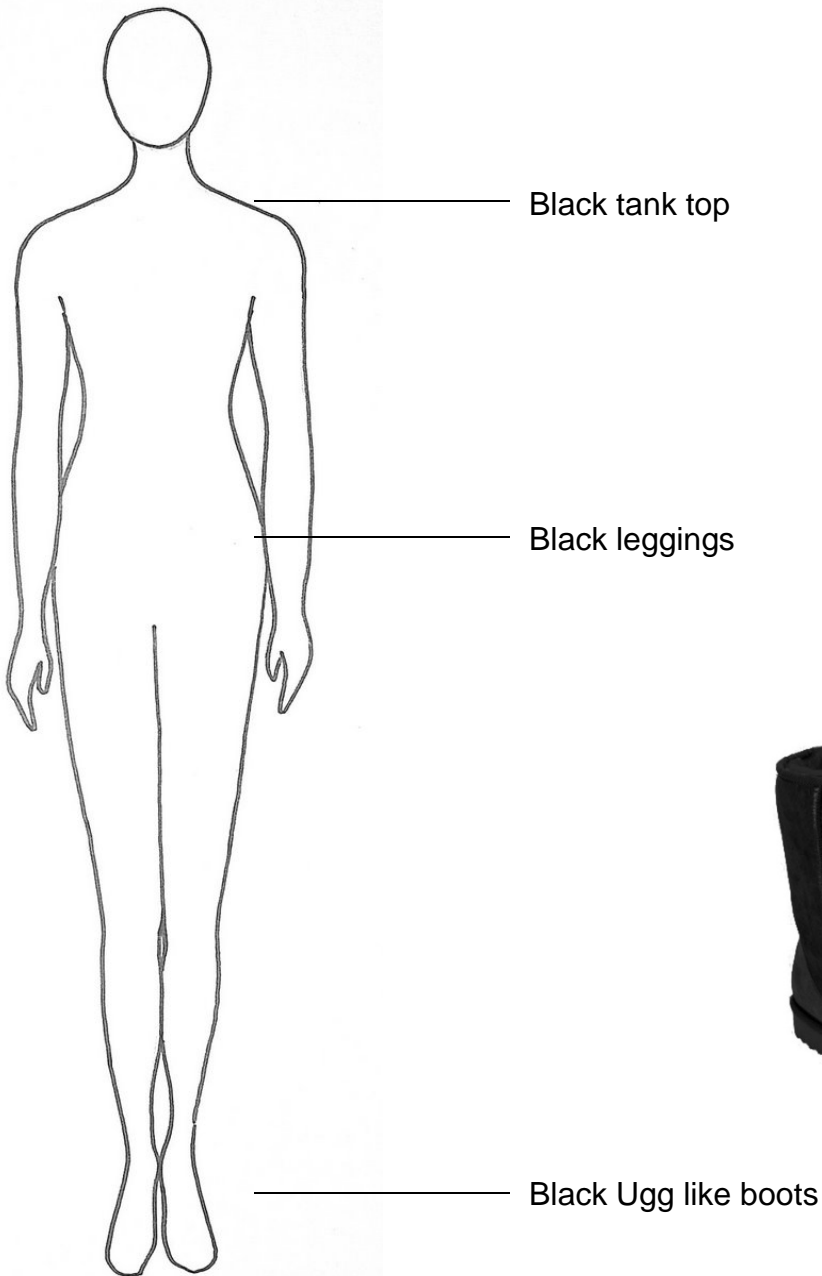

Name Hannah K. _____

Character Adult Oompa _____

Depending on your child's role in Willy Wonka, they will have costume pieces that are assigned to them and those will be worn over their basic clothes/costume, which you will provide. Please try to have costume basic pieces by March 21 so your Angels can wear them to rehearsal.

Below are the Basic details for your child. **If you have questions or are having difficulty finding items, please let us know**

Shining Star Costume Coordinators
Michele & Nina