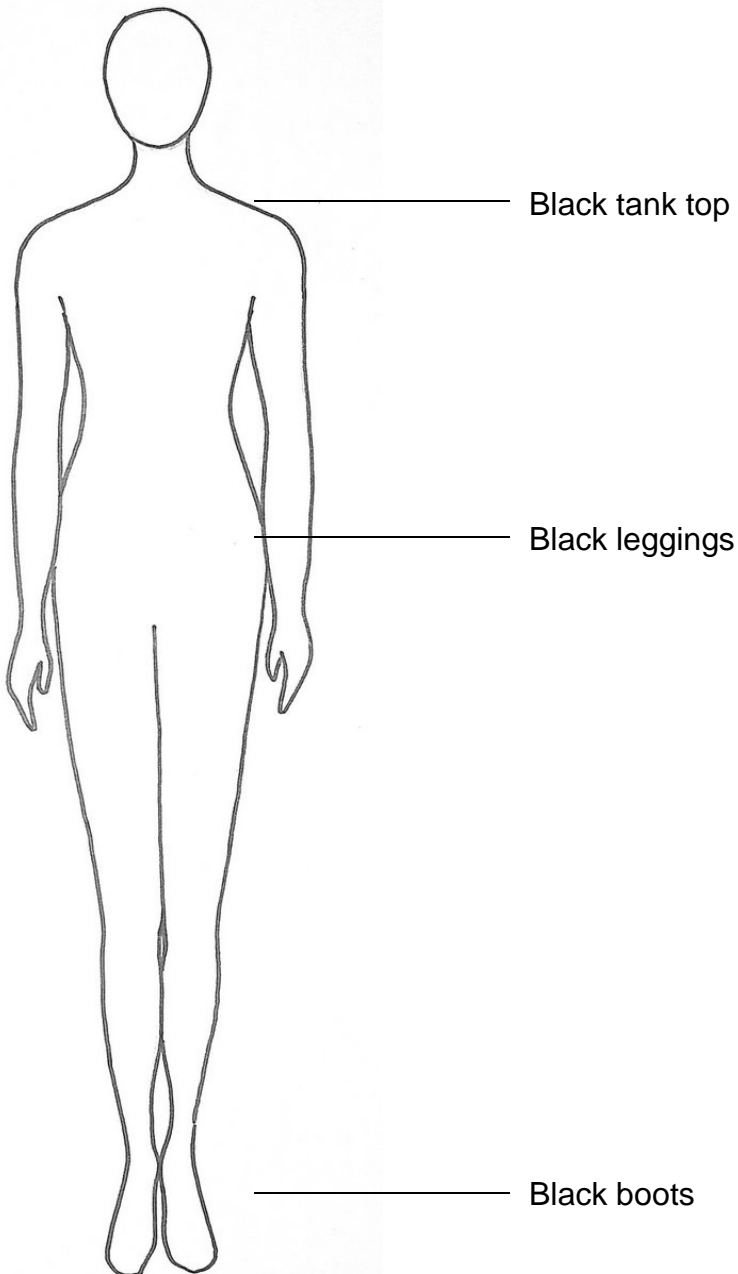

Name Madison T. _____

Character Phineous Trout. _____

Depending on your child's role in Willy Wonka, they will have costume pieces that are assigned to them and those will be worn over their basic clothes/costume, which you will provide. Please try to have costume basic pieces by March 21 so your Angels can wear them to rehearsal.

Below are the Basic details for your child. **If you have questions or are having difficulty finding items, please let us know**

Shining Star Costume Coordinators
Michele & Nina