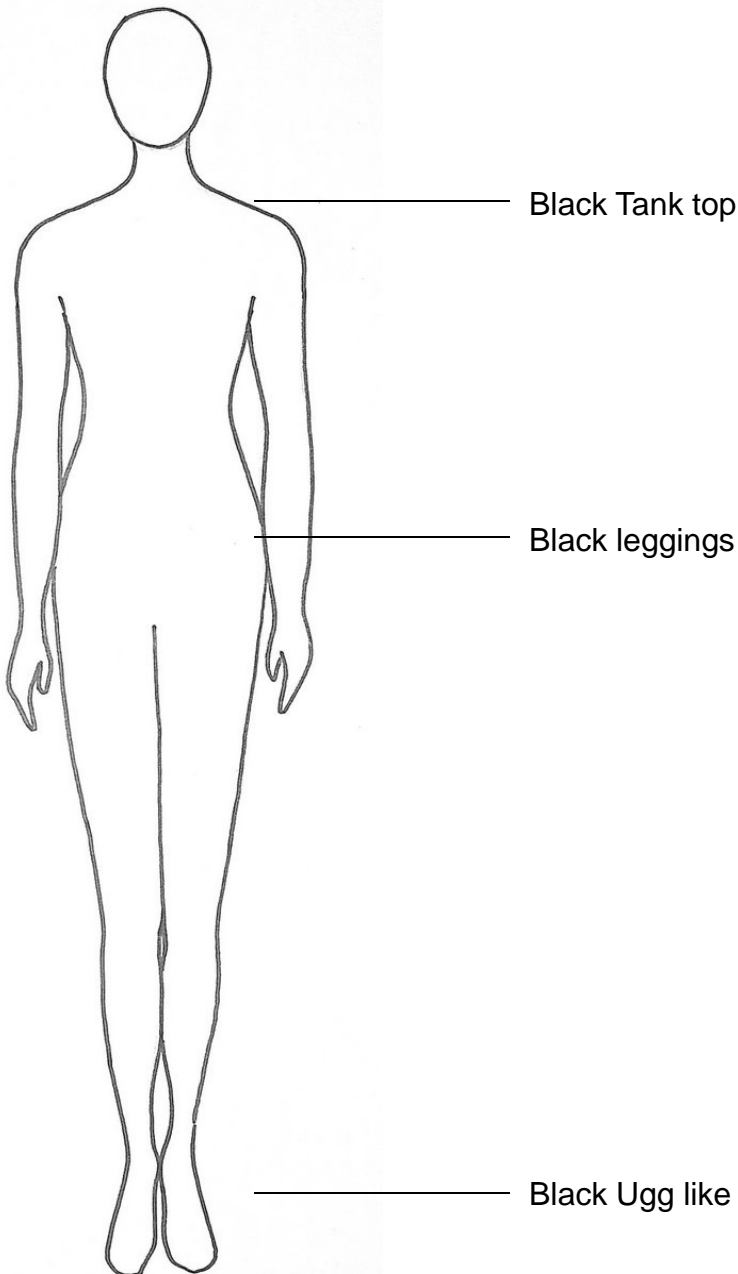

Name Veronica. _____

Character Candy Kid/Oompa. _____

Depending on your child's role in Willy Wonka, they will have costume pieces that are assigned to them and those will be worn over their basic clothes/costume, which you will provide. Please try to have costume basic pieces by March 21 so your Angels can wear them to rehearsal.

Below are the Basic details for your child. **If you have questions or are having difficulty finding items, please let us know**

Shining Star Costume Coordinators
Michele & Nina

_____ Black Ugg like boots