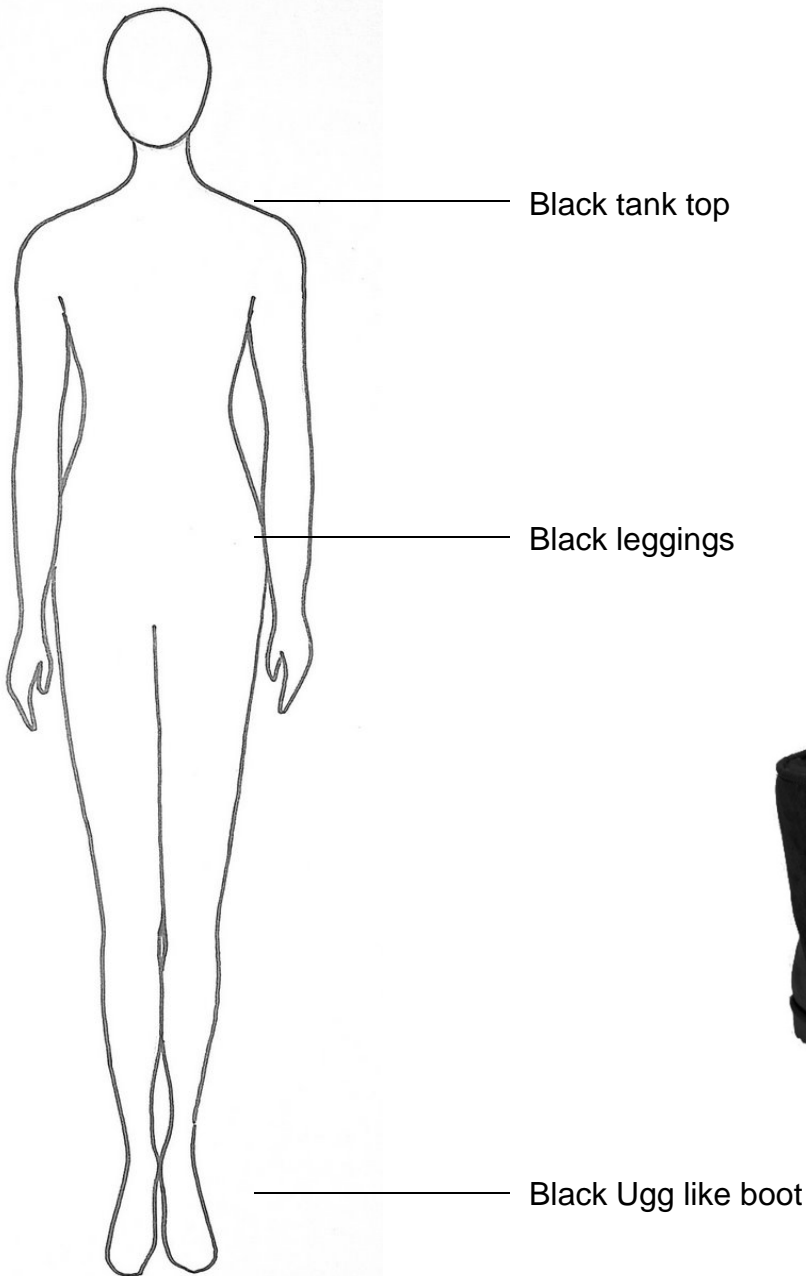

Name Larisa. _____

Character Candy Kid/ Squirrel/Oompa. _____

Depending on your child's role in Willy Wonka, they will have costume pieces that are assigned to them and those will be worn over their basic clothes/costume, which you will provide. Please try to have costume basic pieces by March 21 so your Angels can wear them to rehearsal.

Below are the Basic details for your child. **If you have questions or are having difficulty finding items, please let us know**

Shining Star Costume Coordinators
Michele & Nina