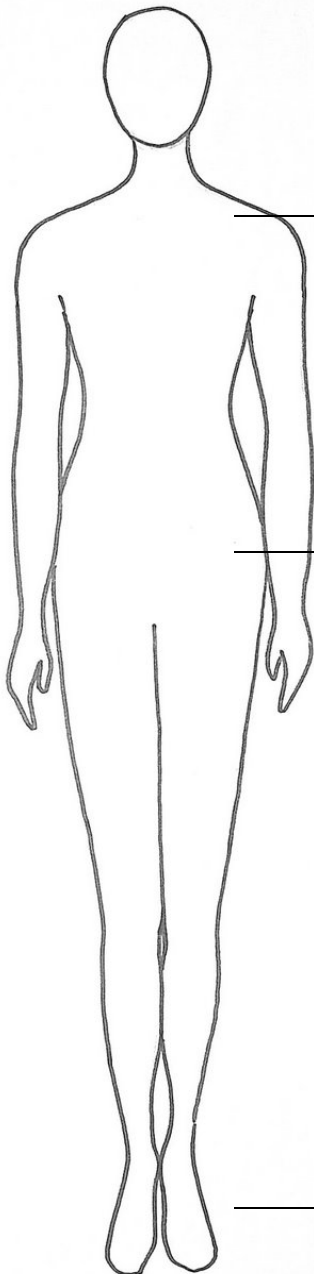

Name Alex Le. _____

Character Adult Oompa _____

Depending on your child's role in Willy Wonka, they will have costume pieces that are assigned to them and those will be worn over their basic clothes/costume, which you will provide. Please try to have costume basic pieces by March 21 so your Angels can wear them to rehearsal.

Below are the Basic details for your child. **If you have questions or are having difficulty finding items, please let us know**

Shining Star Costume Coordinators
Michele & Nina