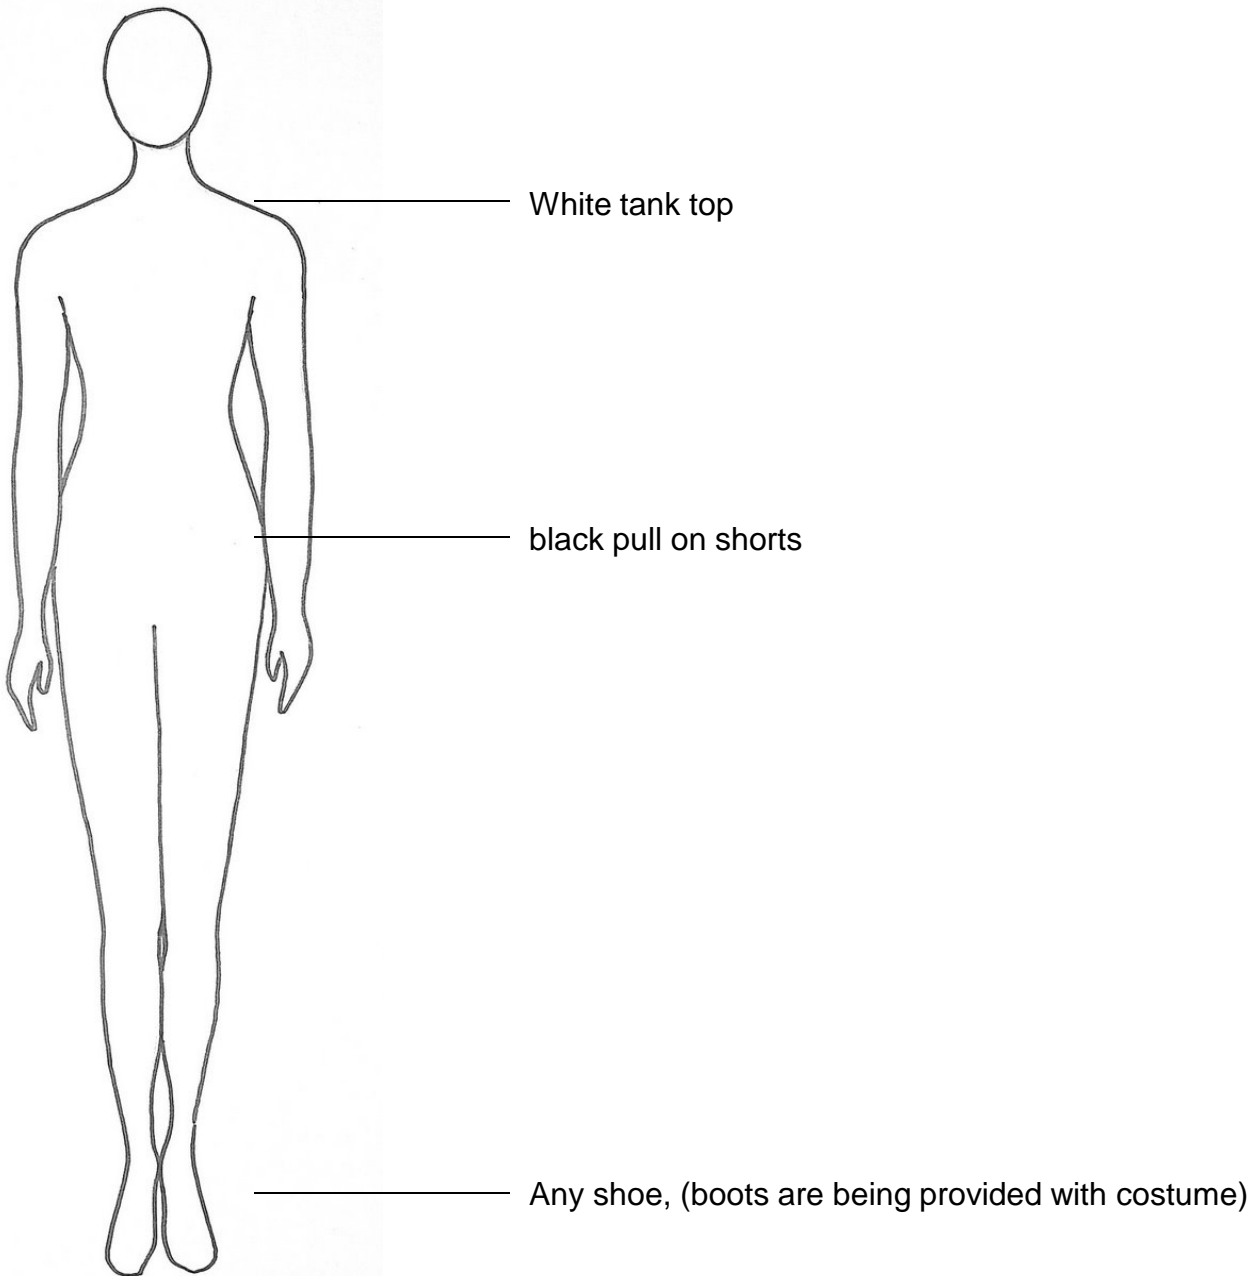

Name Jackie. _____

Character Violet _____

Depending on your child's role in Willy Wonka, they will have costume pieces that are assigned to them and those will be worn over their basic clothes/costume, which you will provide. Please try to have costume basic pieces by March 21 so your Angels can wear them to rehearsal.

Below are the Basic details for your child. **If you have questions or are having difficulty finding items, please let us know**

Shining Star Costume Coordinators
Michele & Nina